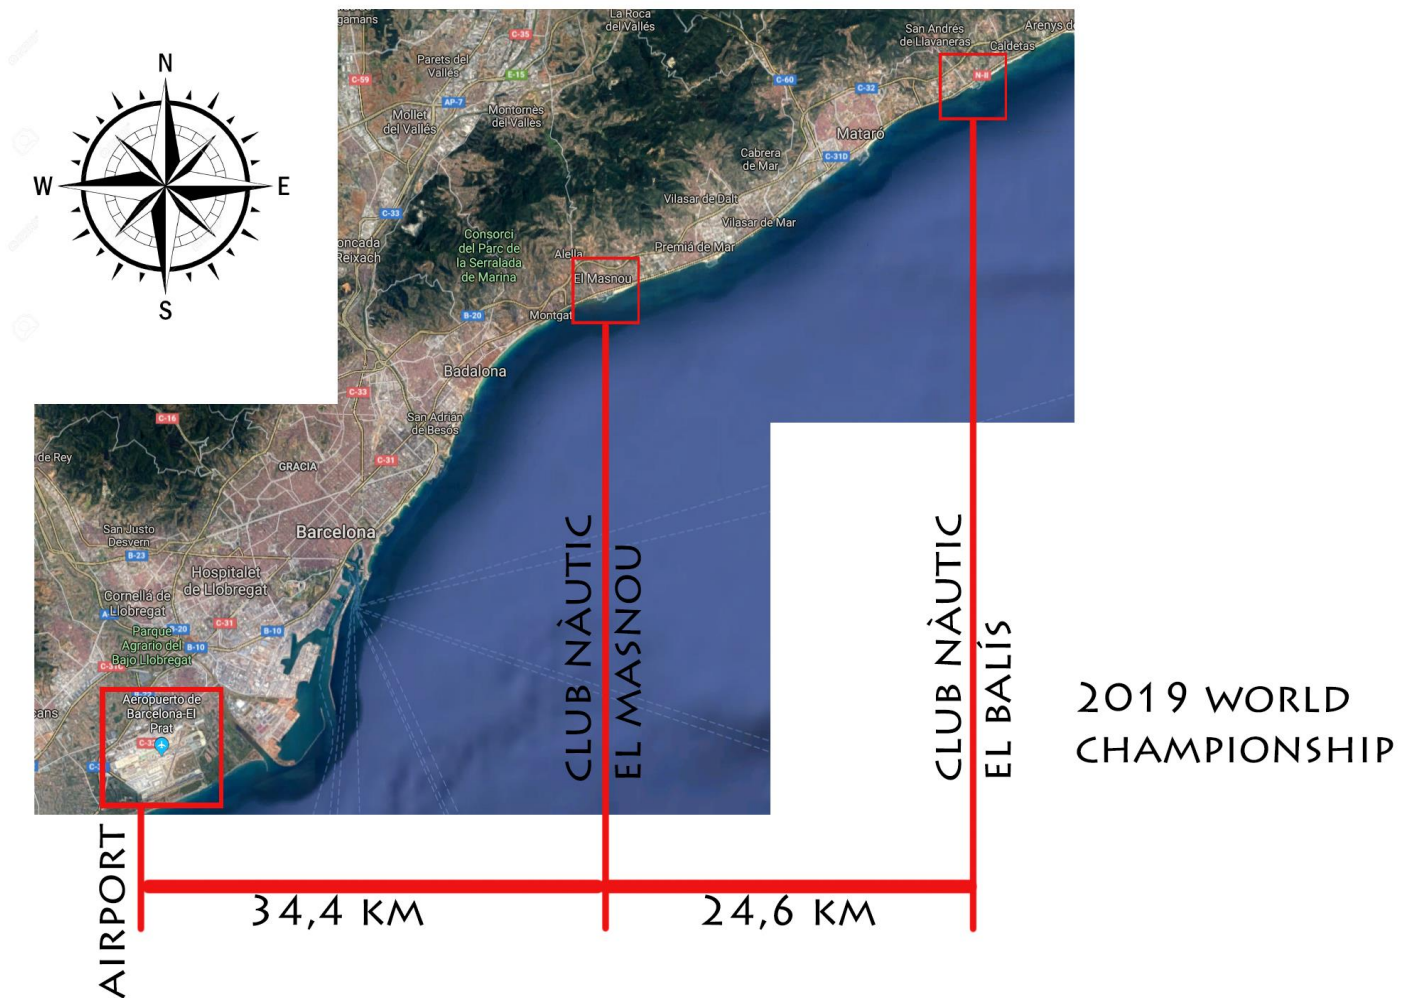

WHERE WE ARE

WHERE TO SLEEP

CAMPING MASNOU <http://campingmasnoubarcelona.com/2015web/index.php/es/>

HOTEL TORINO <https://www.hoteltorinoelmasnou.com/ca/>

HOTEL-RESTAURANT LLAR DE CAPITANS <http://www.hotelllardecapitans.es/>

HOTEL ARREY ALELLA <http://www.hotelarreyalella.com/>

GAVINA MAR <http://gavinamar.com/>

LYDIA'S NAUTIC & PORT <https://www.booking.com/hotel/es/lydia-39-s-port-nautic-amp-beach.es.html>

GRUS APARTAMENTS EL MASNOU <http://www.grusapartments.cat/>